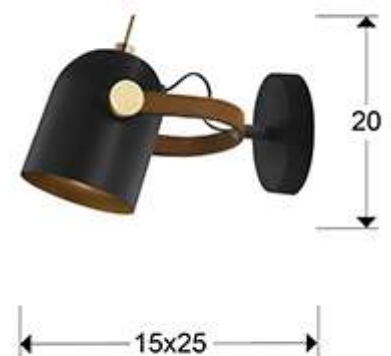

Adame

346573

Wall lamps

Wall lamp of 1 light, made of metal, finished in matt black and gold, with details in polished brass. Handle lined in brown faux-leather. Revolving spotlight.

·This item includes 1 E14 LED 7W. DIMABLE

GENERAL INFORMATION

EAN Code: 8435435321901

Type: Wall lamps

Collection: Adame

SIZES

Sizes: ↔ 15.0 ↓ 20.0 ↗ 25.0 cm
Weight: 0.7 Kg

SIZES WITH PACKAGING

Weight: 1.0 Kg
Volume: 0.0080m³
Sizes: ↔ 26.0 ↓ 18.0 ↗ 18.0 cm

TECHNICAL INFORMATION

Energy class: A+
IP protection: IP 20
Electric class: Class 1
Maximum power: 60W
Voltage: 110/220 V
Frequency: 50/60 Hz
Dimmable: NO

ADDITIONAL INFORMATION

Material: Metal, faux-leather
Finish: Matt black and gold paint
Cable colour: BLACK