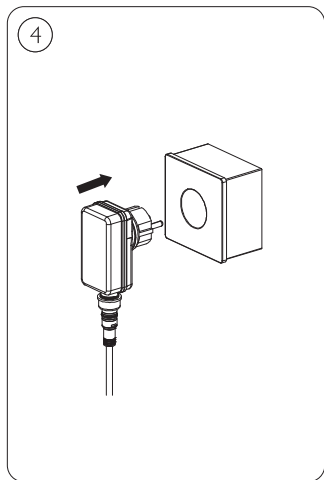

PHILIPS

LED Outdoor Low
Voltage Spotlight
9290032613
9290032614

User manual
Benutzerhandbuch
Notice d'emploi
Manual de usuario
Manual do usuário
Manuale d'uso
Gebruiksaanwijzing

Incl.

Excl.

1

2

Philips GardenLink Low-volt system (12V)

Max.24W Dusk-to-Dawn Sensor (with max.3 pieces of luminaires)

Max.30m (24W Power Supply Unit and Dusk-to-Dawn Sensor, with max.3 pieces of luminaires)

Max.24m (48W Power Supply Unit, with max.6 pieces of luminaires)