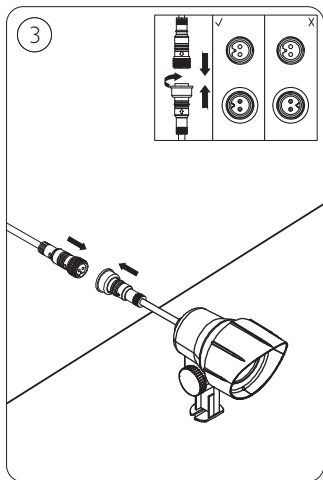

PHILIPS

LED Outdoor Low
Voltage Spotlight
9290032613
9290032614

User manual
Benutzerhandbuch
Notice d'emploi
Manual de usuario
Manual do usuário
Manuale d'uso
Gebruiksaanwijzing

Incl.

Excl.

1

2

Philips GardenLink Low-volt system (12V)

Max.24W Dusk-to-Dawn Sensor (with max.3 pieces of luminaires)

Max.30m (24W Power Supply Unit and Dusk-to-Dawn Sensor, with max.3 pieces of luminaires)

Max.24m (48W Power Supply Unit, with max.6 pieces of luminaires)