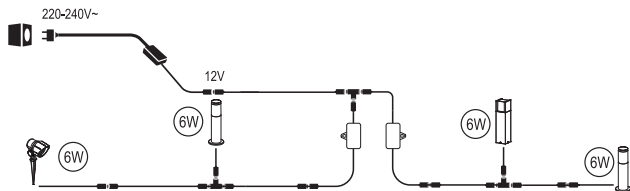

PHILIPS

LED Outdoor Low
Voltage Spotlight
9290032613
9290032614

User manual
Benutzerhandbuch
Notice d'emploi
Manual de usuario
Manual do usuário
Manuale d'uso
Gebruiksaanwijzing

Incl.

Excl.

1

2

Philips GardenLink Low-volt system (12V)

Max.24W Dusk-to-Dawn Sensor (with max.3 pieces of luminaires)

Max.30m (24W Power Supply Unit and Dusk-to-Dawn Sensor, with max.3 pieces of luminaires)

Max.24m (48W Power Supply Unit, with max.6 pieces of luminaires)