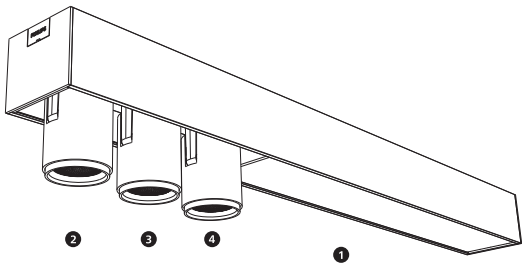

Incl.

A

B

1

2
3
4

MAX. 6 W

Excl.