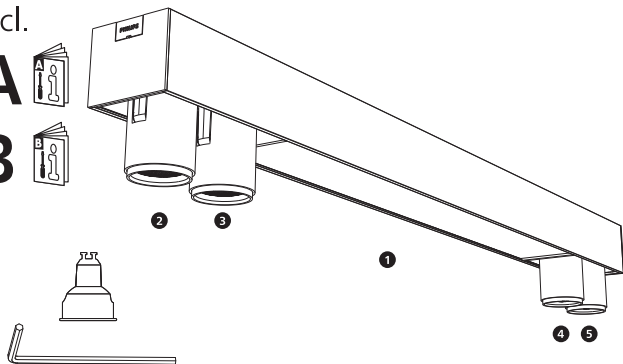

Incl.

A

B

1

2
3
4
5

MAX. 6 W

Excl.