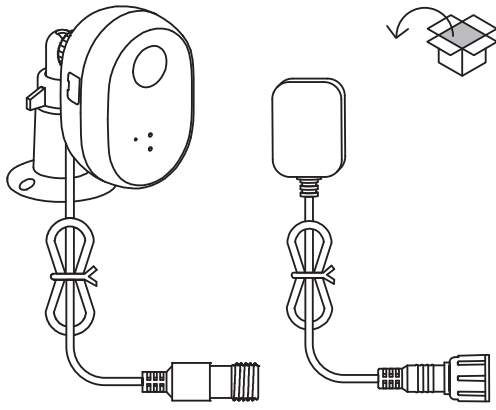

WIZ

SMART OUTDOOR CAMERA

Installation
manual

X3 (ST4.2 x 30)

X3 (Ø6 x 30)

Excluded